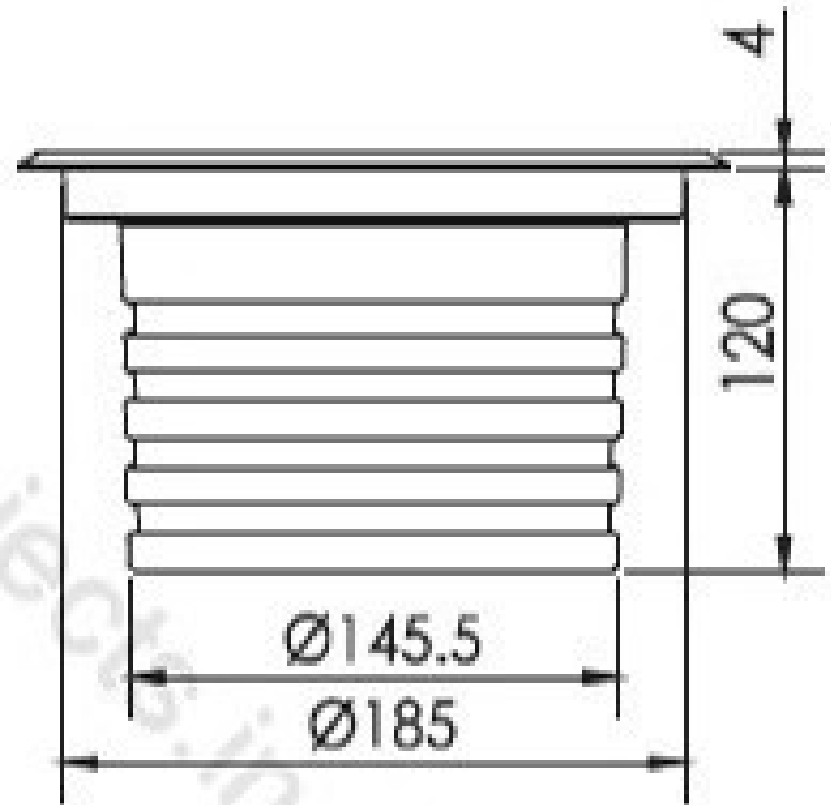

Specification

Product Code	2112CB-12	2112CA-12
LED Brand	CREE	CREE
LED Quantity	12pcs	12pcs
Rated Power	22W	14W
Input Voltage	DC24V/AC100-240V	DC24V/AC100-240V
Frequency Range	50/60Hz	50/60Hz
Color	RGB/Single	RGB/Single
Beam Angle	5° 8° 12.5° 20° 30° 45° 60° 15X30° 10X60°	
Control Mode	DMX512/CC	DMX512/CC
Life	50000H	50000H
Protection Grade	IP67	IP67
Ambient Temperature	- 25°C ~ 50°C	- 25°C ~ 50°C
Ambient Humidity	10% ~ 90%	10% ~ 90%

Distribution Curve Flux (SBC Case)

2112CA-12

Unit: cd

- C0-C180
- C90-C270
- G3

Inground Light Series
2112C

2112S