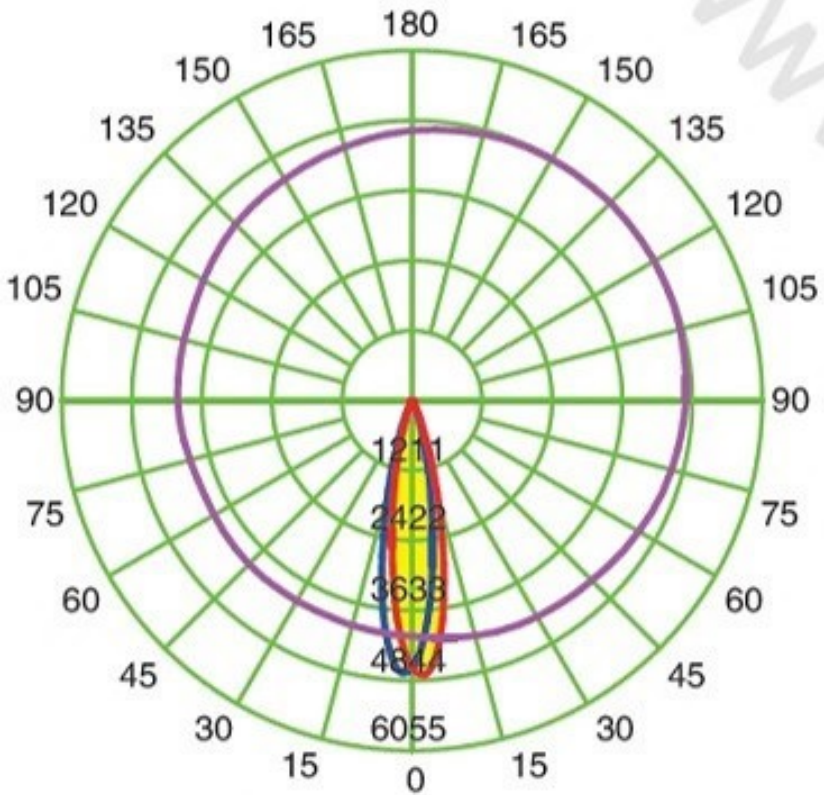

Specification

Product Code	2112CB-12	2112CA-12
LED Brand	CREE	CREE
LED Quantity	12pcs	12pcs
Rated Power	22W	14W
Input Voltage	DC24V/AC100-240V	DC24V/AC100-240V
Frequency Range	50/60Hz	50/60Hz
Color	RGB/Single	RGB/Single
Beam Angle	5° 8° 12.5° 20° 30° 45° 60° 15X30° 10X60°	
Control Mode	DMX512/CC	DMX512/CC
Life	50000H	50000H
Protection Grade	IP67	IP67
Ambient Temperature	- 25°C ~ 50°C	- 25°C ~ 50°C
Ambient Humidity	10% ~ 90%	10% ~ 90%

Distribution Curve Flux (SBC Case)

2112CA-12

Unit: cd

- C0-C180
- C90-C270
- G3

Inground Light Series
2112C

2112S