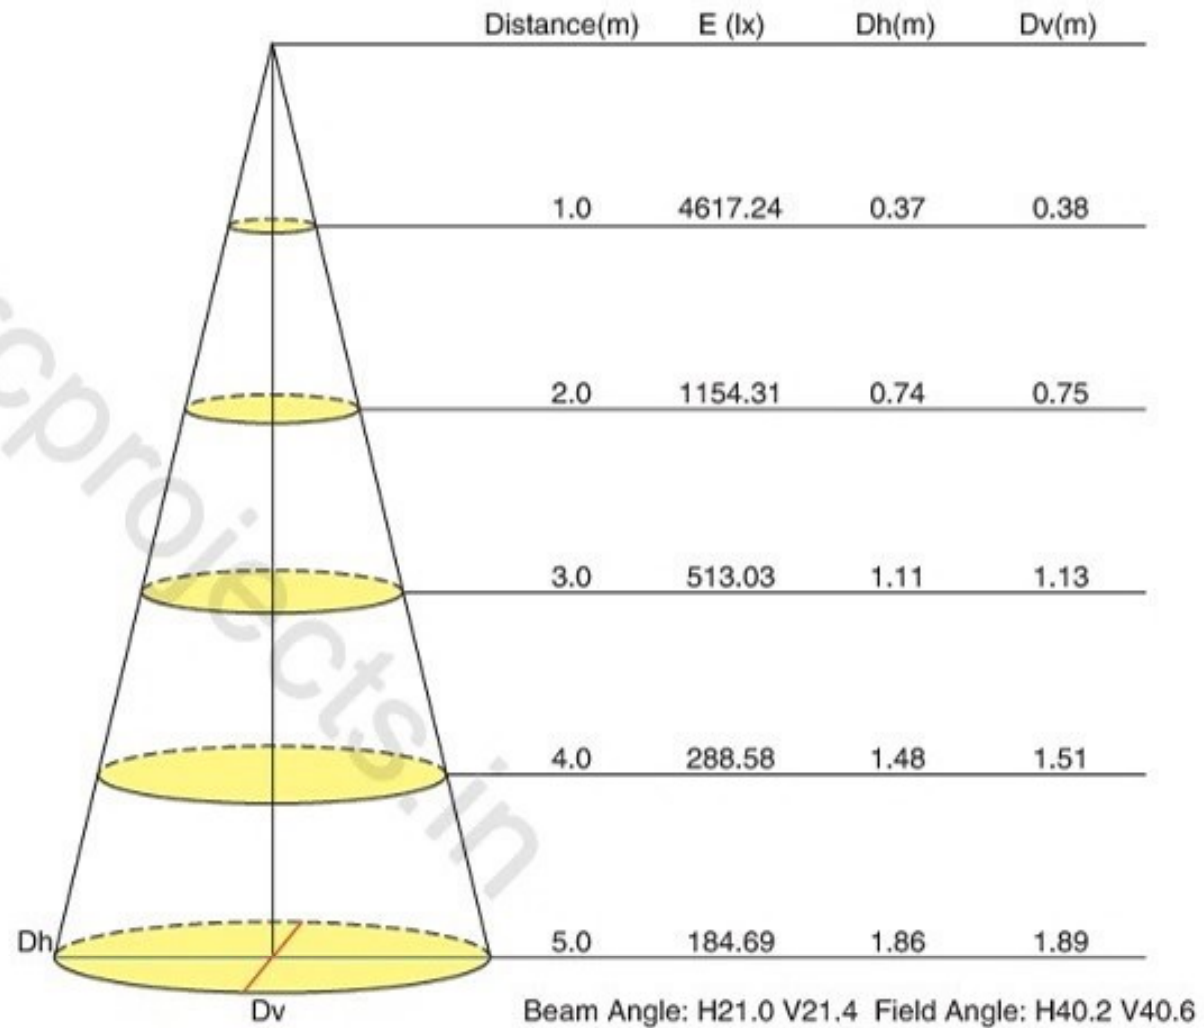

Specification

Product Code	2112CB-12	2112CA-12
LED Brand	CREE	CREE
LED Quantity	12pcs	12pcs
Rated Power	22W	14W
Input Voltage	DC24V/AC100-240V	DC24V/AC100-240V
Frequency Range	50/60Hz	50/60Hz
Color	RGB/Single	RGB/Single
Beam Angle	5° 8° 12.5° 20° 30° 45° 60° 15X30° 10X60°	
Control Mode	DMX512/CC	DMX512/CC
Life	50000H	50000H
Protection Grade	IP67	IP67
Ambient Temperature	- 25°C ~ 50°C	- 25°C ~ 50°C
Ambient Humidity	10% ~ 90%	10% ~ 90%

Distribution Curve Flux (SBC Case)

2112CA-12

Unit: cd

- C0-C180
- C90-C270
- G3

Inground Light Series
2112C

2112S